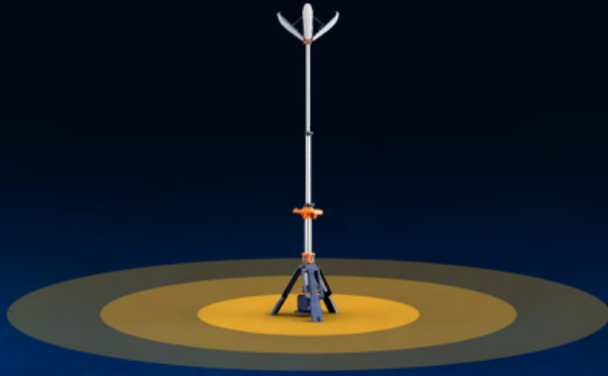

PL-200

Mains / Rechargeable Portable Low Glare Lighting Tower

Portable
360 degree
Lighting
System

LIGHTER, BRIGHTER, FASTER DEPLOYMENT

Unfolding or folding the PL-200 takes just two steps, in under 10 seconds.

4-level adjustable petal angle, switches from sphere to hemisphere lighting coverage.

Secure the lamp at any height with the buckle.

One keys to release tripod.

Optional ground pegs are available to secure the lighthouse, providing wind and vibration resistance.

Phone Stand

Continue working while charging, the hook here can serve as a phone stand.

Stepless Dimming

Plug the driver into the rainproof port to unlock maximum brightness and stepless dimming.

Ultra-long Endurance

Multiple batteries, charging, and AC power solutions.
Stay powered and productive!

Uniform illumination with 360-degree coverage and no dead angles

² Lighting Area 1100 m

AC Powered

Up To **12,000** LM

Battery-powered