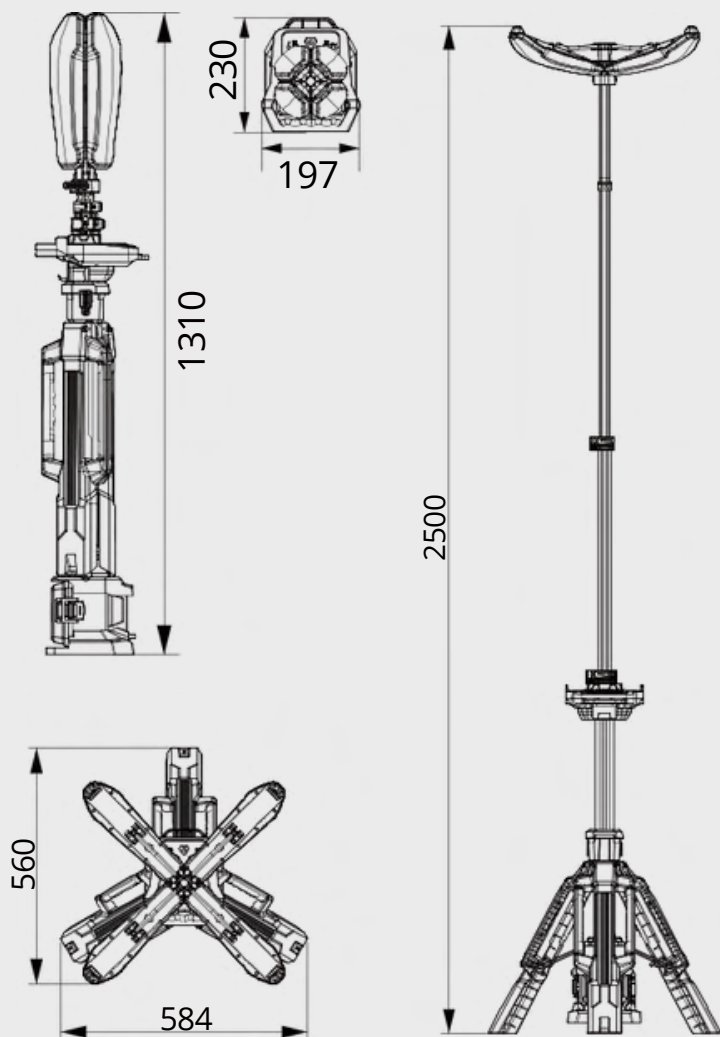

Specifications

PL-200

Hight	1.3m~2.5m
Weight	6.5Kg (Fitting only)
Power Supply	D24 series battery pack / AC 100-
Lumens	277V 0 - 12,000Lm
Run Times	>8 hours (Standard mode, D24-100)
IP Grade	IP66
Output(USB)	5V 2A (2 Dock)

Size (mm)

Package

Model	PL-200
Size of Carton	138x27x33cm
Gross Weight of Carton	8.3KG±5%
PC S/Carton	1