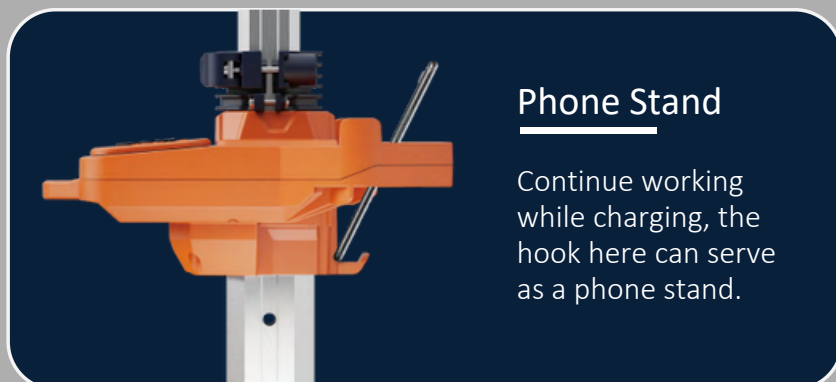

4-level adjustable petal angle, switches from sphere to hemisphere lighting coverage.

Secure the lamp at any height with the buckle.

One keys to release tripod.

Optional ground pegs are available to secure the lighthouse, providing wind and vibration resistance.

Phone Stand

Continue working while charging, the hook here can serve as a phone stand.

Stepless Dimming

Plug the driver into the rainproof port to unlock maximum brightness and stepless dimming.

Ultra-long Endurance