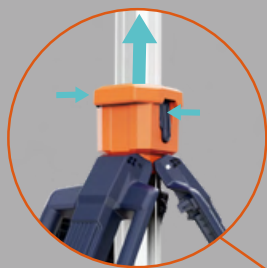

PL-200

Mains / Rechargeable Portable Low Glare Lighting Tower

Portable
360 degree
Lighting
System

LIGHTER, BRIGHTER, FASTER DEPLOYMENT

Unfolding or folding the PL-200 takes just two steps, in under 10 seconds.

4-level adjustable petal angle, switches from sphere to hemisphere lighting coverage.

Secure the lamp at any height with the buckle.

One keys to release tripod.

Optional ground pegs are available to secure the lighthouse, providing wind and vibration resistance.

Phone Stand

Continue working while charging, the hook here can serve as a phone stand.

Stepless Dimming

Plug the driver into the rainproof port to unlock maximum brightness and stepless dimming.

Ultra-long Endurance