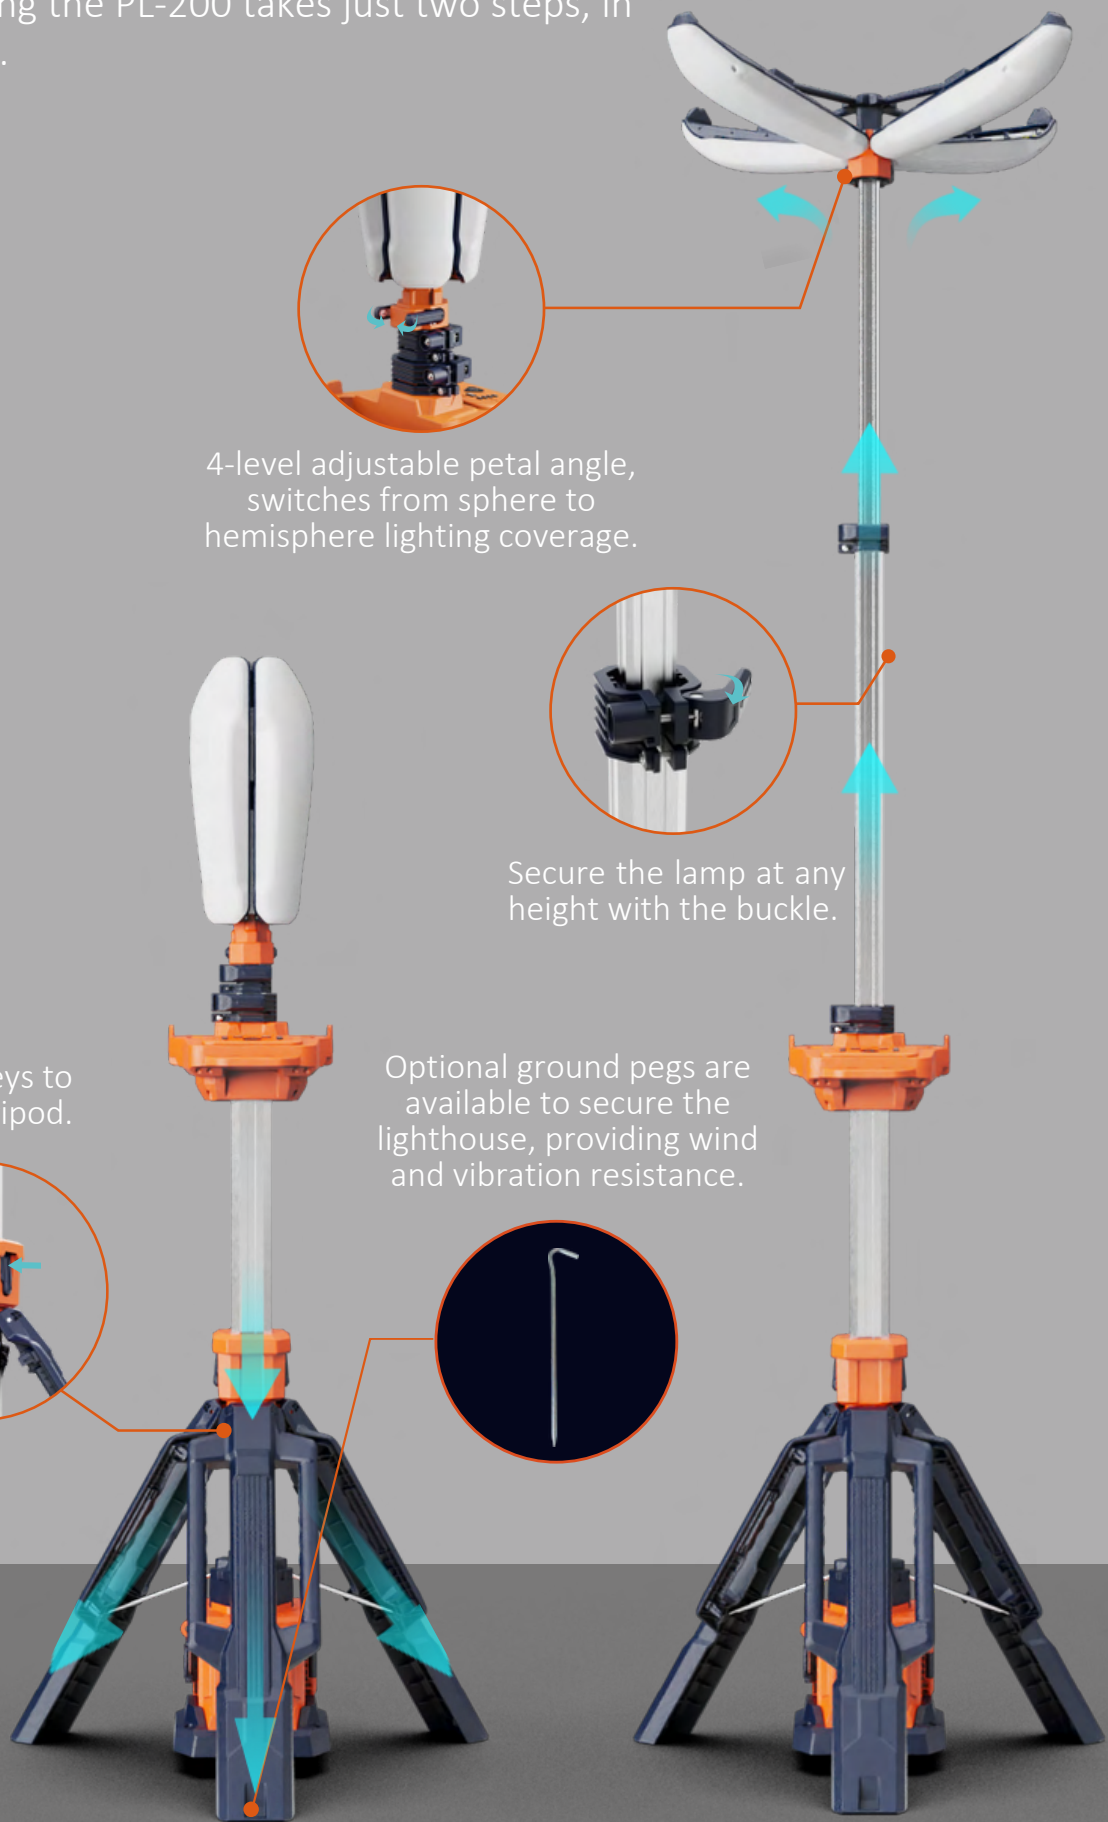

PL-200

Mains / Rechargeable Portable Low Glare Lighting Tower

Portable
360 degree
Lighting
System

LIGHTER, BRIGHTER, FASTER DEPLOYMENT

Unfolding or folding the PL-200 takes just two steps, in under 10 seconds.

4-level adjustable petal angle, switches from sphere to hemisphere lighting coverage.

Secure the lamp at any height with the buckle.

One keys to release tripod.

Optional ground pegs are available to secure the lighthouse, providing wind and vibration resistance.

CREATIVE DESIGN HIDDEN IN THE DETAILS

360° Lighting.

Biomimetic petal-inspired design for lightweight spherical/hemispherical lighting product.

USB Output

Dual rainproof USB outputs for charging two devices at once, rain or shine.

Phone Stand

Continue working while charging, the hook here can serve as a phone stand.

Stepless Dimming

Plug the driver into the rainproof port to unlock maximum brightness and stepless dimming.

Ultra-long Endurance