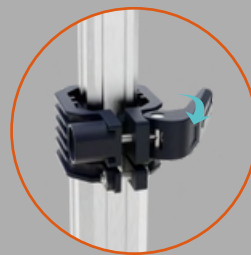

PL-200

Mains / Rechargeable Portable Low Glare Lighting Tower

Portable
360 degree
Lighting
System

LIGHTER, BRIGHTER, FASTER DEPLOYMENT

Unfolding or folding the PL-200 takes just two steps, in under 10 seconds.

4-level adjustable petal angle, switches from sphere to hemisphere lighting coverage.

Secure the lamp at any height with the buckle.

One keys to release tripod.

Optional ground pegs are available to secure the lighthouse, providing wind and vibration resistance.

Phone Stand

Continue working while charging, the hook here can serve as a phone stand.

Stepless Dimming

Plug the driver into the rainproof port to unlock maximum brightness and stepless dimming.

Ultra-long Endurance