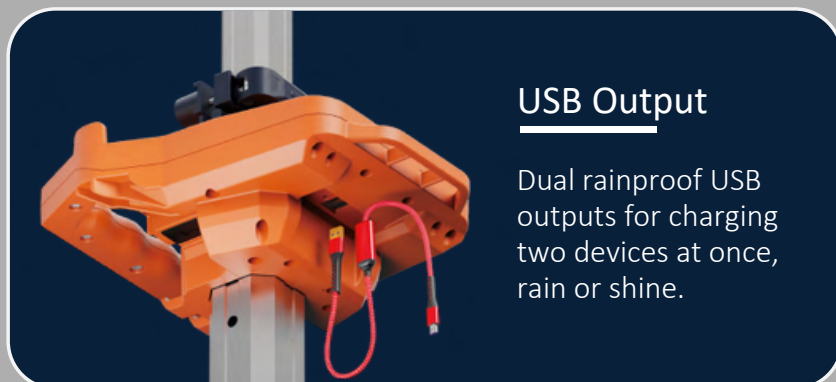

USB Output

Dual rainproof USB outputs for charging two devices at once, rain or shine.