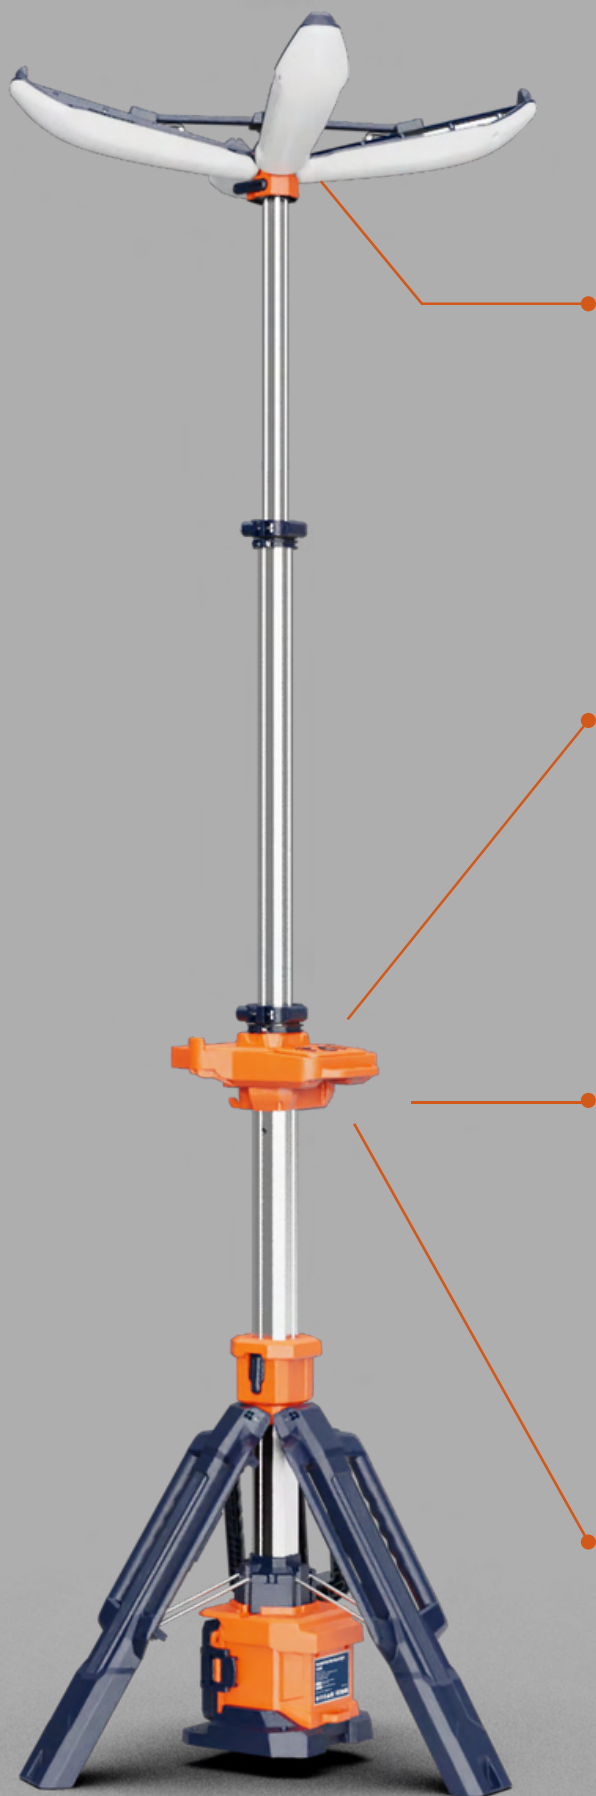

PL-200

Mains / Rechargeable Portable Low Glare Lighting Tower

Portable
360 degree
Lighting
System

LIGHTER, BRIGHTER, FASTER DEPLOYMENT

Unfolding or folding the PL-200 takes just two steps, in under 10 seconds.

4-level adjustable petal angle, switches from sphere to hemisphere lighting coverage.

Secure the lamp at any height with the buckle.

One keys to release tripod.

Optional ground pegs are available to secure the lighthouse, providing wind and vibration resistance.

CREATIVE DESIGN HIDDEN IN THE DETAILS

360° Lighting.

Biomimetic petal-inspired design for lightweight spherical/hemispherical lighting product.

USB Output

Dual rainproof USB outputs for charging two devices at once, rain or shine.

Phone Stand

Continue working while charging, the hook here can serve as a phone stand.

Stepless Dimming

Plug the driver into the rainproof port to unlock maximum brightness and stepless dimming.

Ultra-long Endurance