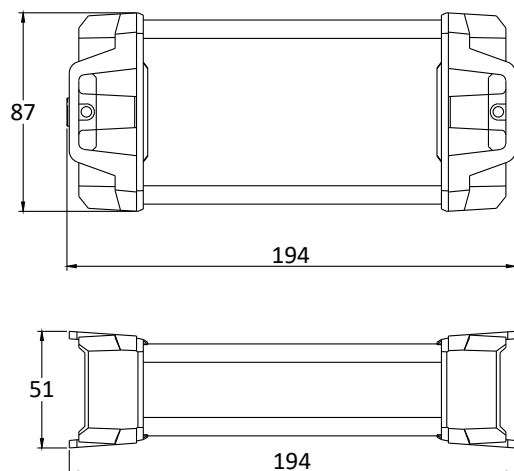

## FUNCTIONAL DESCRIPTION

1. Output
2. Input

## SPECIFICATION

Input	12-24V Max:7A
Output	29.4V $\approx$ Max 2A
Dimension	195x87x51 mm
Weight	1.15KG

## DIMENSION(mm)

## PACKAGE

Size of Box	260x120x80mm
Gross Weight	1.25KG
Size of Carton	385x300x280mm
Gross Weight	13.75KG
Box Quantity /Carton	9Pcs